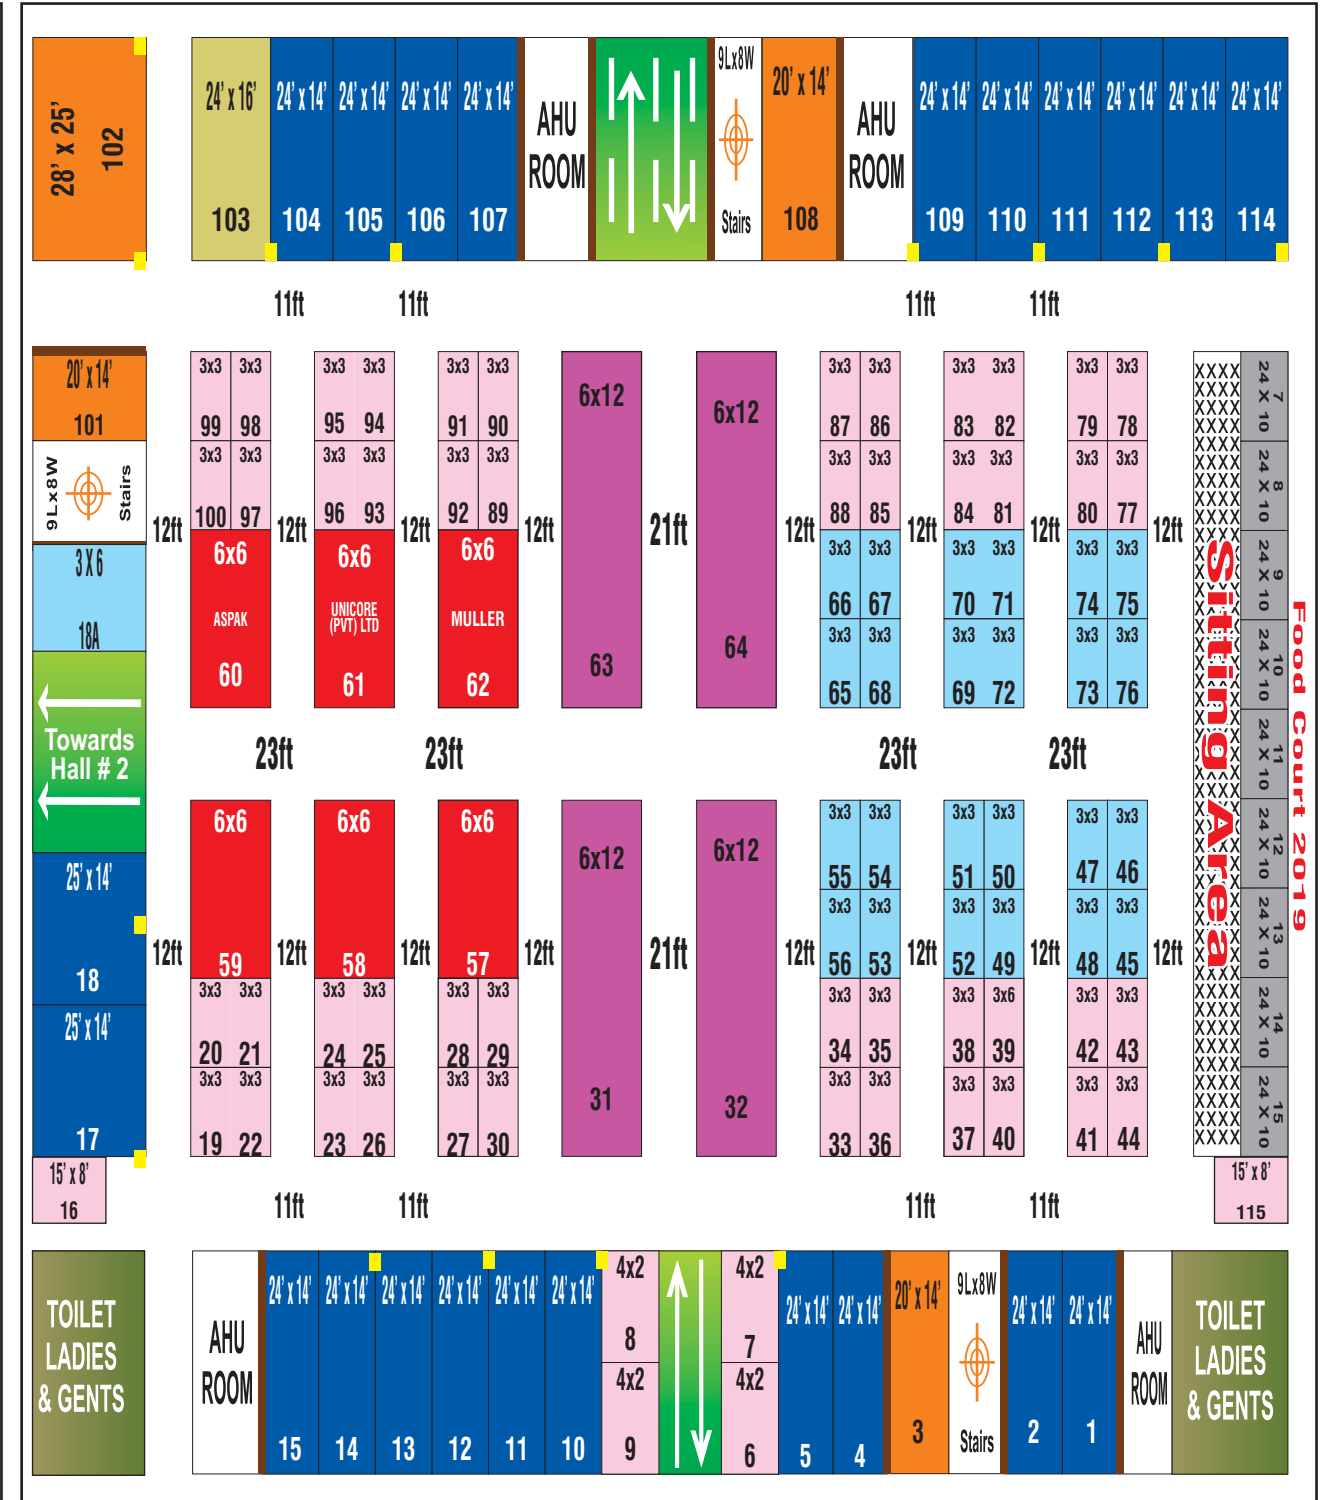

# International Poultry Expo-2020/21

23,24 &25<sup>th</sup> February, 2020/21 at Expo Centre, Lahore

OUT → → → → Gate 7 → → → → Gate 6

### Hall # 3

### Hall # 2

### Hall # 1

Gate 5  
Gate 4  
Gate 3  
Gate 2  
Gate 1